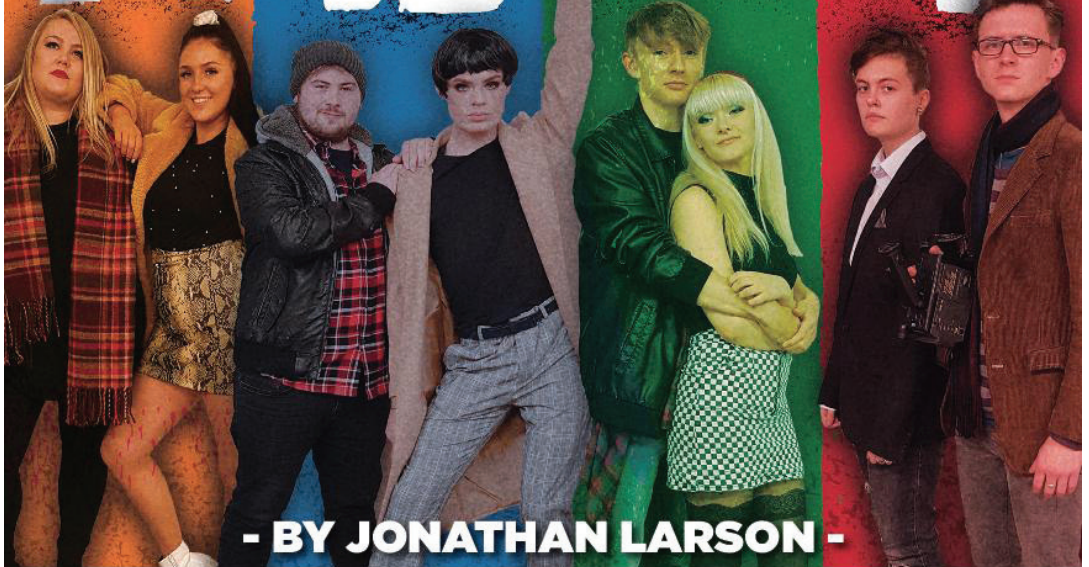

RENT

- BY JONATHAN LARSON -

at the Brehouse, Burton upon Trent

**TUESDAY 14TH TO SATURDAY 18TH
APRIL 2020**

at 7.30pm each evening plus Saturday matinee at 2.30pm

**Tickets: £12.00 adults / £11.00 concessions
(Matinee tickets all £11.00)**

**Brehouse Box Office: 01283 508100 LTC Box Office: 01283 542446
LTC Website and secure online booking @ www.little-theatre.co.uk**

**This amateur production is presented by arrangement with MUSIC THEATRE INTERNATIONAL (Europe)
Registered Charity No. 1072000**